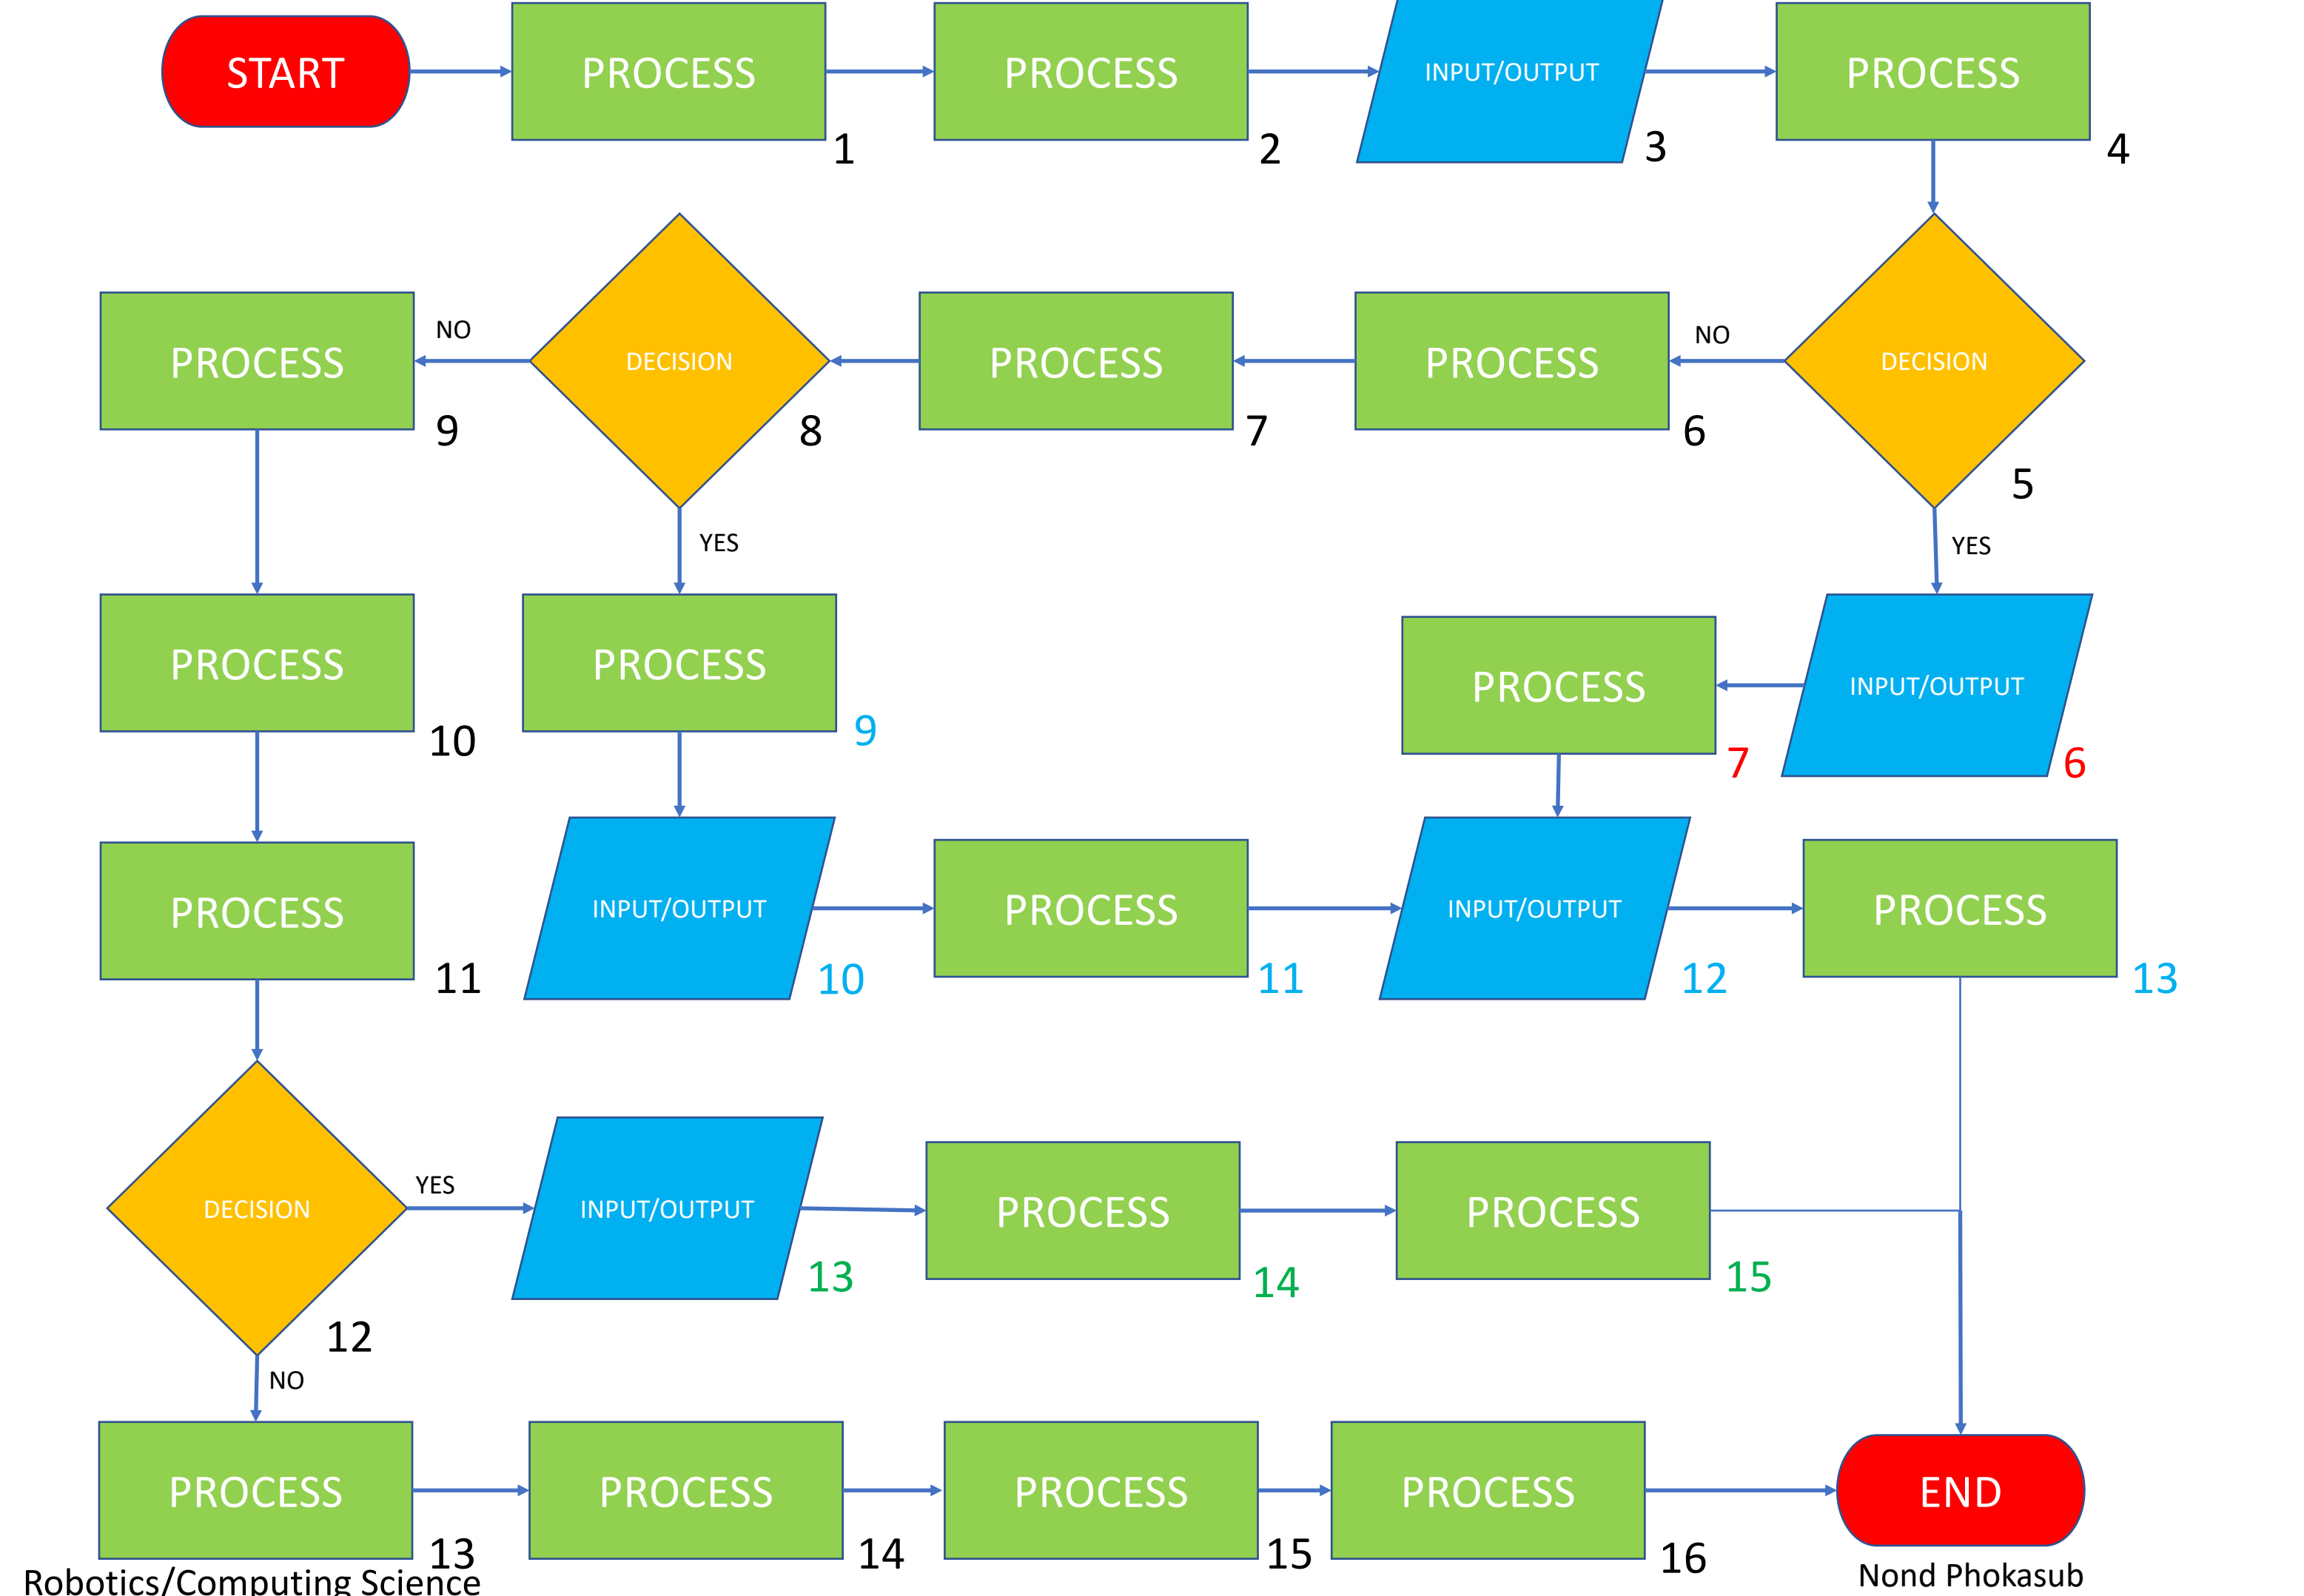

FLOWCHART ACTIVITY – BOARD GAME LEVEL 1

FLOWCHART ACTIVITY – BOARD GAME LEVEL 2